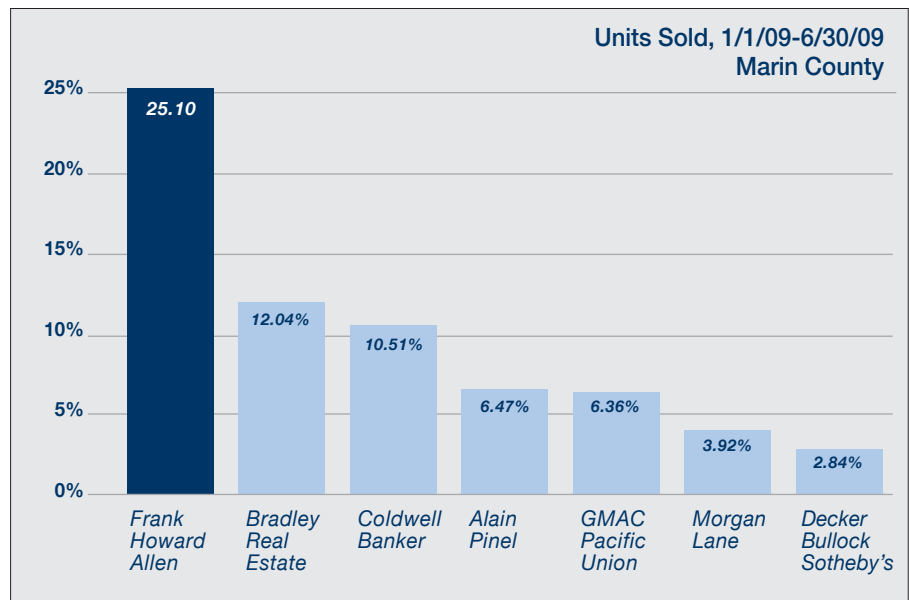

Marin County Market Share 2009 Mid-Year Report

**Frank Howard Allen: The Marin County Market Leader,
Units Sold & Dollar Volume**

Source: BAREIS MLS for residential properties sold in Marin County. Date range: Jan. 1, 2009 - June 30, 2009; Property type: All; Price range: All. Information deemed reliable but not guaranteed; all data subject to errors, omissions and revisions.