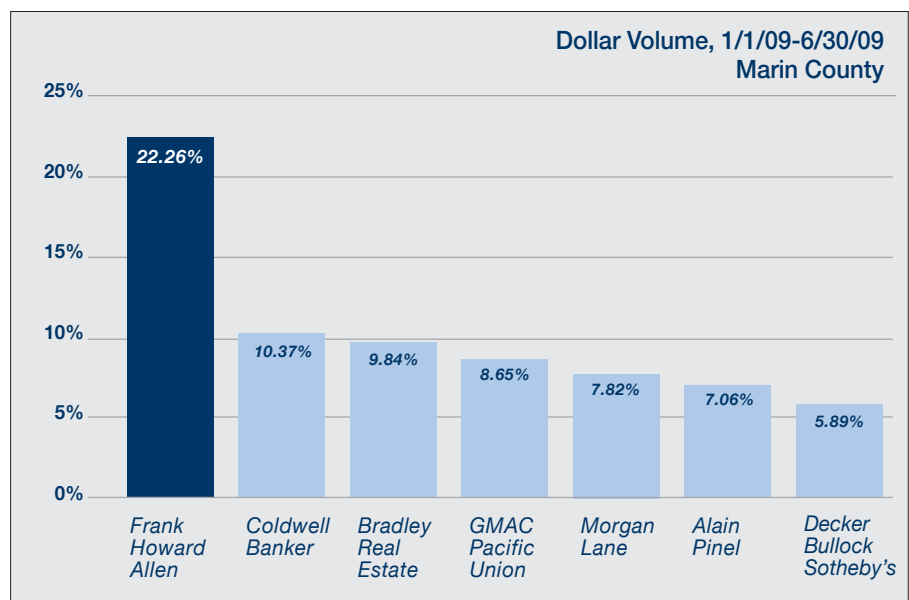

Marin County Market Share 2009 Mid-Year Report

**Frank Howard Allen: The Marin County Market Leader,
Units Sold & Dollar Volume**

Source: BAREIS MLS for residential properties sold in Marin County. Date range: Jan. 1, 2009 - June 30, 2009; Property type: All; Price range: All. Information deemed reliable but not guaranteed; all data subject to errors, omissions and revisions.